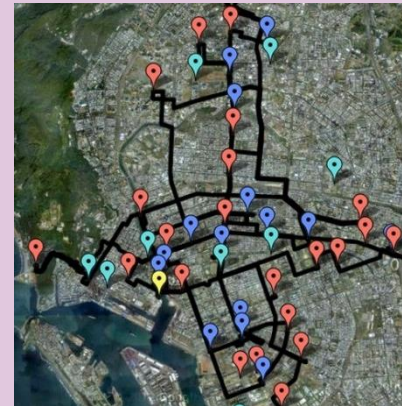

AI for Optimization

- **Complex** optimization
- **Large-scale** optimization
- **Dynamic** optimization
- Applications:
 - Intelligent manufacturing
 - Intelligent machinery and design
 - Logistics and transportation
 - Machine learning / data mining
 - Bioinformatics
 - Wireless sensor networks

AI in Music, Arts, and Creativity

- Chairing IEEE CIS Task Force on Creative Intelligence
- Composing **Music** by Evolutionary Computation
 - Chinese music 
 - Rock music
 - Fusion of Flamenco & Tango
- Generating **Mondrian Artworks** through Genetic Algorithm